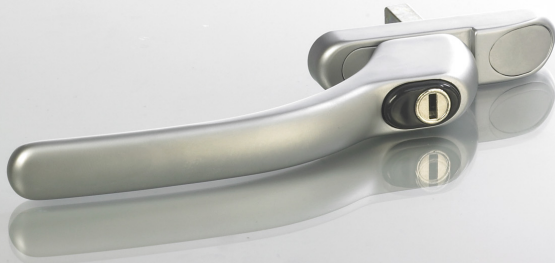

Connoisseur Inline

The Ultimate

in Window & Door Hardware

- Door Handles
- Door Hinges
- Multi-Point Doorlocks
- Letterplates
- Knockers & Numerals
- Cylinders
- Window Handles
- Friction Stays
- Espags & Shootbolts
- Security Hardware

www.fabnfix.co.uk