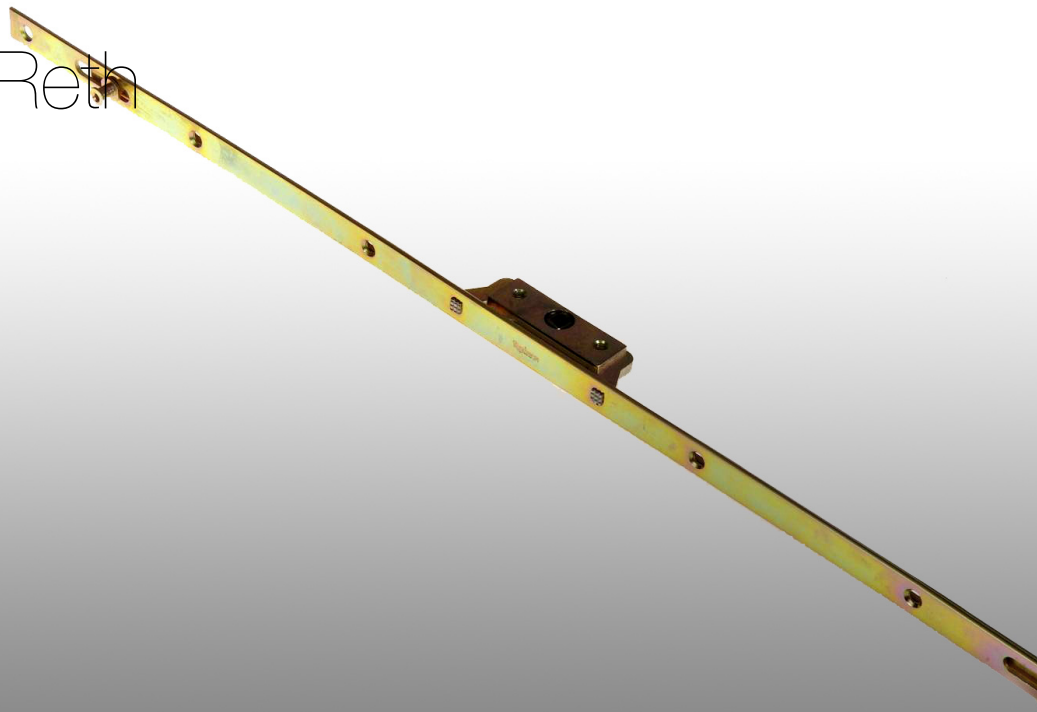

Reth

The Ultimate

in Window & Door Hardware

- Door Handles
- Door Hinges
- Multi-Point Doorlocks
- Letterplates
- Knockers & Numerals
- Cylinders
- Window Handles
- Friction Stays
- Espags & Shootbolts
- Security Hardware

WHITE

BLACK

Features

- Optimum distances between locking points for maximum security
- Simple to install with minimal routing
- Engineered to ensure a lifetime of smooth and reliable operation
- Tested to 33,000 cycles